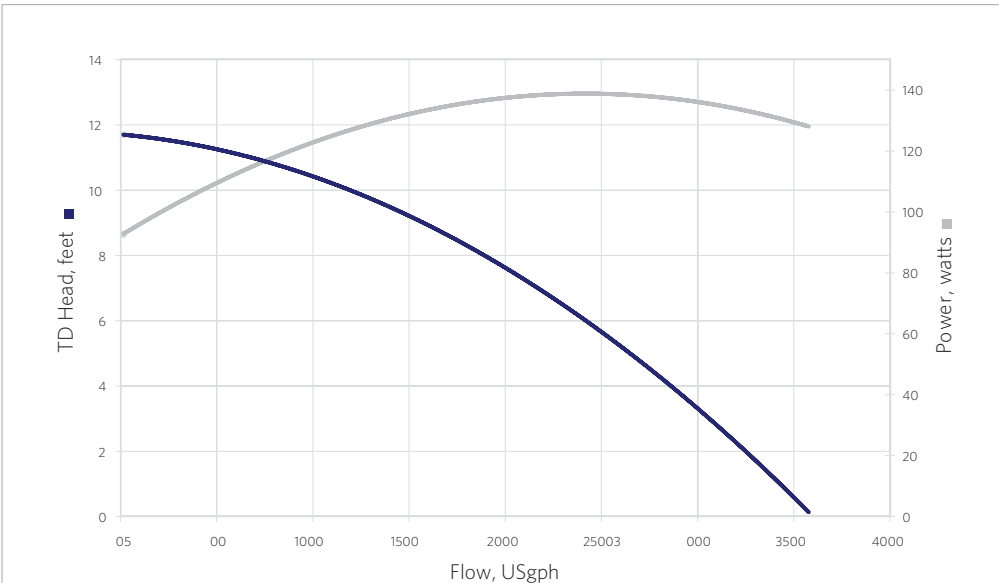

*Dimensions and illustrations are approximate and for reference only

Sequence® 750 Series - Model 3600SEQ12

Our best seller! The compact model 750 series delivers big flow for little power. Great for smaller and simple ponds (3,000 gallons or less).

3 YEAR LIMITED WARRANTY

8 FOOT CORDSET

TEFC FANCOOLED MOTOR

Flow At Total Dynamic Head	2'	4'	6'	8'	10'
GPM	54	47	40	31	20
GPH	3240	2820	2400	1860	1200

MODEL	3600SEQ12
INLET	2"
DISCHARGE	1.5"
MAX FLOW (gph)	3600
MAX HEAD (feet)	12'
MAX POWER (watts)	139
MAX CURRENT (amps)	1.40
@ (volts)	115
MOTOR HP	1/8
MOTOR ENCLOSURE	TEFC
IMPELLER	8